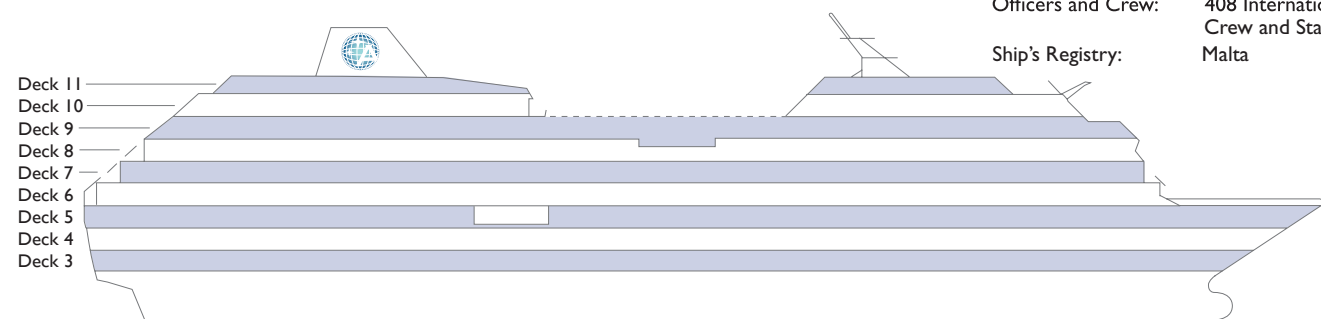

AZAMARA QUEST® DECK PLANS

©2011 Azamara Club Cruises. Ship's Registry: Malta.

SHIP SPECIFICATIONS

Occupancy: 694 (Double Occupancy)
 Net Tonnage: 30,277
 Length: 592 feet (180 meters)
 Beam: 84 feet (25 meters)
 Guest Decks: Nine
 Cruising Speed: 18.5 knots
 Electric Current: 110/220 AC
 Refurbished: 2007
 Officers and Crew: 408 International Officers, Crew and Staff
 Ship's Registry: Malta