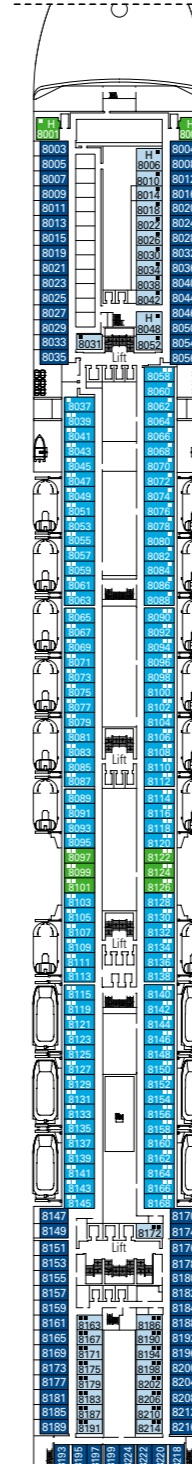

MSC POESIA

DECK PLAN & ACCOMMODATION

1.275 Cabins - 3.223 Guests

- Sport Deck 16
- Alfieri Deck 15
- Pascoli Deck 14
- Foscolo Deck 13
- Leopardi Deck 12
- D'Annunzio Deck 11
- Carducci Deck 10
- Ungaretti Deck 9
- Tasso Deck 8
- Manzoni Deck 7
- Dante Deck 6
- Petrarca Deck 5
- Boccaccio Deck 4

CABINS CATEGORIES

Inside > Bella	Inside > Fantastica	Balcony > Aurea
Ocean View > Bella*	Ocean View > Fantastica	Suite > Aurea
Balcony > Bella	Balcony > Fantastica	

- 3rd bed available in all categories
- 4th bed available in all categories (except Suite Aurea)

• All cabins have one double bed convertible to two single beds except in cabins for guests with reduced mobility (H), this does not apply to cabin 15025

* Certain cabins have restricted views.

LEGEND

- ▲ Sofa bed
- ◆ Double sofa bed
- 3rd bed is a bunk bed
- 3rd and 4th beds are bunks
- ↔ Connecting cabins
- H Cabin for guests with disabilities or reduced mobility

DECK 9
UNGARETTI

DECK 8
TASSO

DECK 7
MANZONI

DECK 6
DANTE

DECK 5
PETRARCA