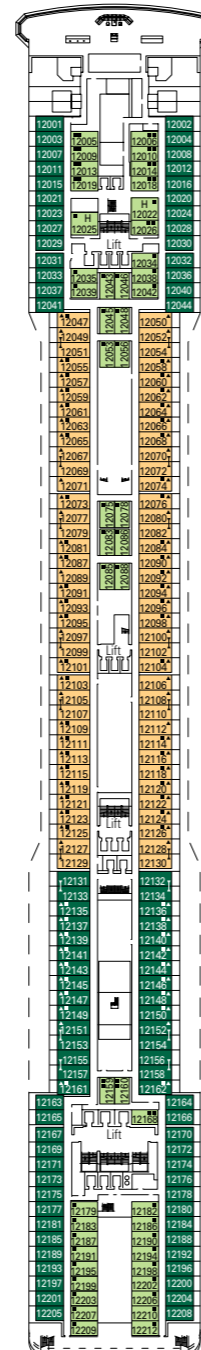

DECK 12
LEOPARDI