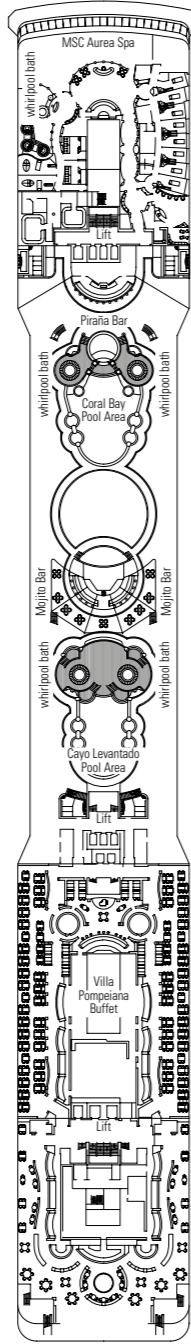

MSC POESIA

DECK PLAN & ACCOMMODATION

1.275 Cabins - 3.223 Guests

- Sport Deck 16
- Alfieri Deck 15
- Pascoli Deck 14
- Foscolo Deck 13
- Leopardi Deck 12
- D'Annunzio Deck 11
- Carducci Deck 10
- Ungaretti Deck 9
- Tasso Deck 8
- Manzoni Deck 7
- Dante Deck 6
- Petrarca Deck 5
- Boccaccio Deck 4

CABINS CATEGORIES

Inside > Bella	Inside > Fantastica	Balcony > Aurea
Ocean View > Bella*	Ocean View > Fantastica	Suite > Aurea
Balcony > Bella	Balcony > Fantastica	

- 3rd bed available in all categories
- 4th bed available in all categories (except Suite Aurea)

• All cabins have one double bed convertible to two single beds except in cabins for guests with reduced mobility (H), this does not apply to cabin 15025

* Certain cabins have restricted views.

LEGEND

- ▲ Sofa bed
- ◆ Double sofa bed
- 3rd bed is a bunk bed
- 3rd and 4th beds are bunks
- ↔ Connecting cabins
- H Cabin for guests with disabilities or reduced mobility

Data and descriptions are subject to change and will be verified at the time of booking.

DECK 16
SPORT

DECK 15
ALFIERI

DECK 14
PASCOLI

DECK 13
FOSCOLO

DECK 12
LEOPARDI

DECK 11
D'ANNUNZIO

DECK 10
CARDUCCI