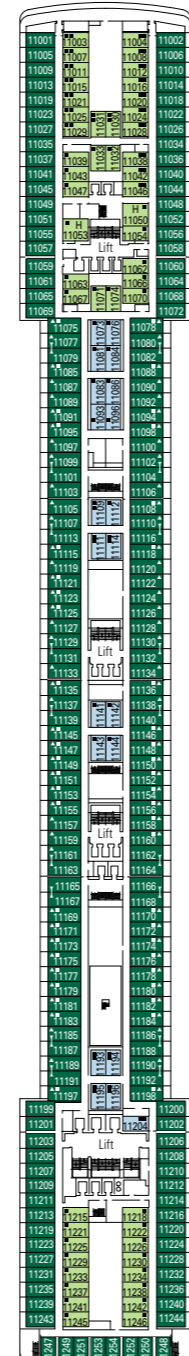

DECK 11
D'ANNUNZIO