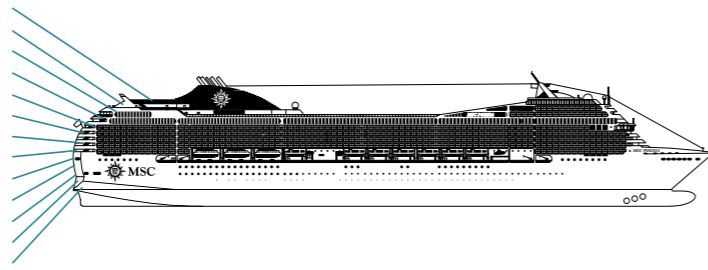

MSC POESIA

DECK PLAN & ACCOMMODATION

1.275 Cabins - 3.223 Guests

- Sport Deck 16
- Alfieri Deck 15
- Pascoli Deck 14
- Foscolo Deck 13
- Leopardi Deck 12
- D'Annunzio Deck 11
- Carducci Deck 10
- Ungaretti Deck 9
- Tasso Deck 8
- Manzoni Deck 7
- Dante Deck 6
- Petrarca Deck 5
- Boccaccio Deck 4