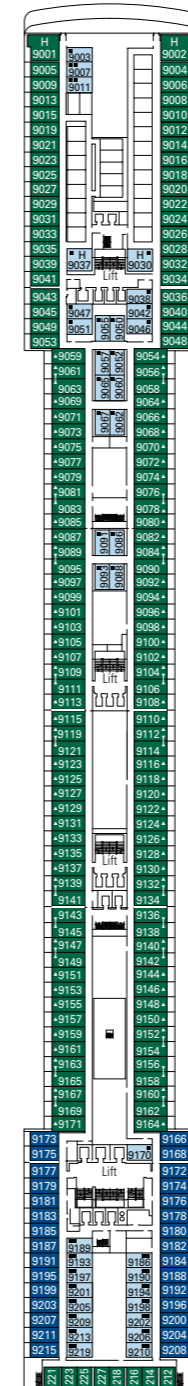

MSC POESIA

DECK PLAN & ACCOMMODATION

1.275 Cabins - 3.223 Guests

- Sport Deck 16
- Alfieri Deck 15
- Pascoli Deck 14
- Foscolo Deck 13
- Leopardi Deck 12
- D'Annunzio Deck 11
- Carducci Deck 10
- Ungaretti Deck 9
- Tasso Deck 8
- Manzoni Deck 7
- Dante Deck 6
- Petrarca Deck 5
- Boccaccio Deck 4

CABINS CATEGORIES

Inside > Bella	Inside > Fantastica	Balcony > Aurea
Ocean View > Bella*	Ocean View > Fantastica	Suite > Aurea
Balcony > Bella	Balcony > Fantastica	

- 3rd bed available in all categories
- 4th bed available in all categories (except Suite Aurea)

• All cabins have one double bed convertible to two single beds except in cabins for guests with reduced mobility (H), this does not apply to cabin 15025

* Certain cabins have restricted views.

LEGEND

- ▲ Sofa bed
- ◆ Double sofa bed
- 3rd bed is a bunk bed
- 3rd and 4th beds are bunks
- ↔ Connecting cabins
- H Cabin for guests with disabilities or reduced mobility

Data and descriptions are subject to change and will be verified at the time of booking.

DECK 16
SPORT

DECK 15
ALFIERI

DECK 14
PASCOLI

DECK 13
FOSCOLO

DECK 12
LEOPARDI

DECK 11
D'ANNUNZIO

DECK 10
CARDUCCI