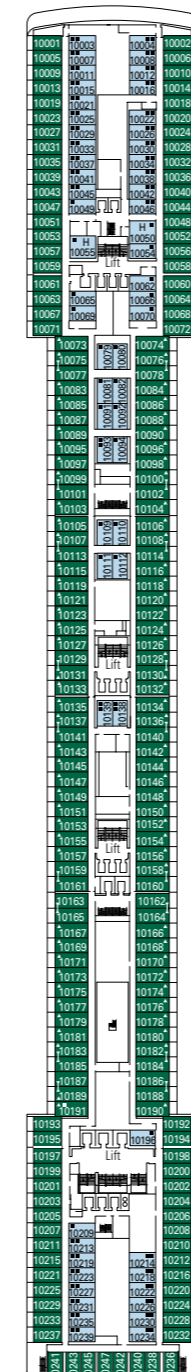

MSC POESIA

DECK PLAN & ACCOMMODATION

1.275 Cabins - 3.223 Guests

- Sport Deck 16
- Alfieri Deck 15
- Pascoli Deck 14
- Foscolo Deck 13
- Leopardi Deck 12
- D'Annunzio Deck 11
- Carducci Deck 10
- Ungaretti Deck 9
- Tasso Deck 8
- Manzoni Deck 7
- Dante Deck 6
- Petrarca Deck 5
- Boccaccio Deck 4

CABINS CATEGORIES

Inside > Bella	Inside > Fantastica	Balcony > Aurea
Ocean View > Bella*	Ocean View > Fantastica	Suite > Aurea
Balcony > Bella	Balcony > Fantastica	

- 3rd bed available in all categories
- 4th bed available in all categories (except Suite Aurea)

• All cabins have one double bed convertible to two single beds except in cabins for guests with reduced mobility (H), this does not apply to cabin 15025

* Certain cabins have restricted views.

LEGEND

- ▲ Sofa bed
- ◆ Double sofa bed
- 3rd bed is a bunk bed
- 3rd and 4th beds are bunks
- ↔ Connecting cabins
- H Cabin for guests with disabilities or reduced mobility

Data and descriptions are subject to change and will be verified at the time of booking.

DECK 16
SPORT

DECK 15
ALFIERI

DECK 14
PASCOLI

DECK 13
FOSCOLO

DECK 12
LEOPARDI

DECK 11
D'ANNUNZIO

DECK 10
CARDUCCI