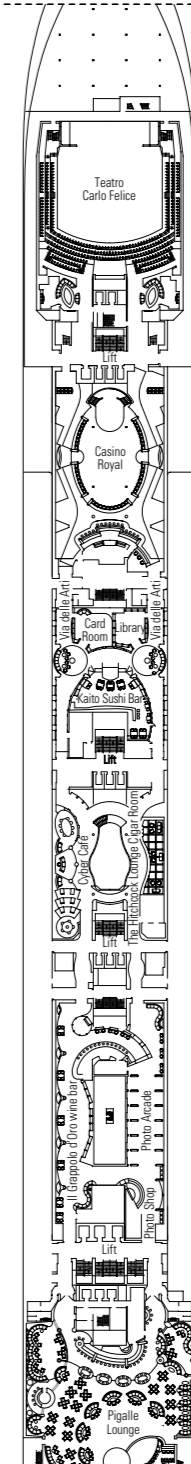

DECK 7
MANZONI