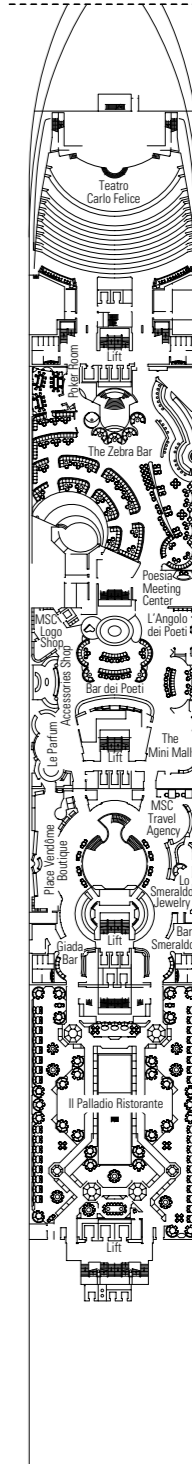

DECK 6
DANTE