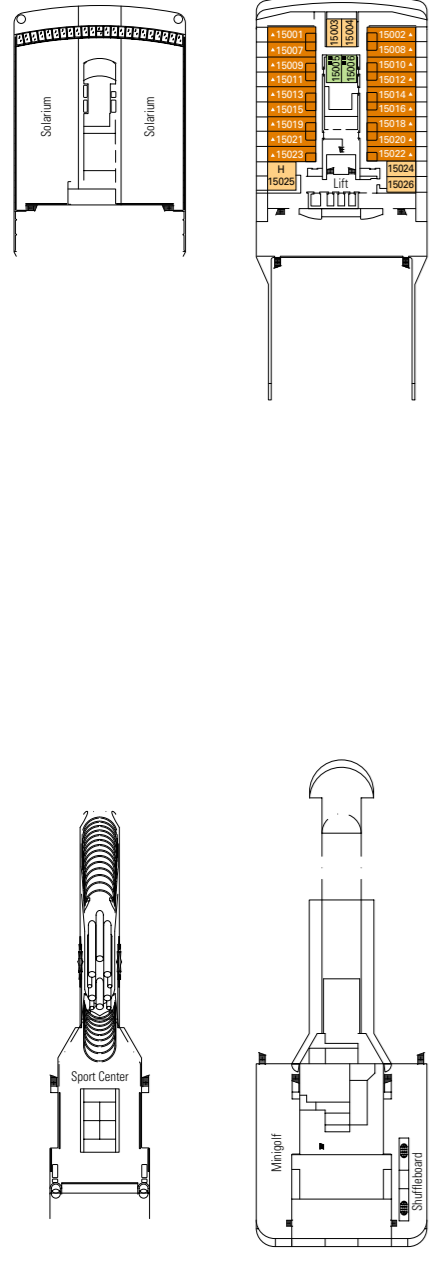

MSC POESIA

DECK PLAN & ACCOMMODATION

1.275 Cabins - 3.223 Guests

- Sport Deck 16
- Alfieri Deck 15
- Pascoli Deck 14
- Foscolo Deck 13
- Leopardi Deck 12
- D'Annunzio Deck 11
- Carducci Deck 10
- Ungaretti Deck 9
- Tasso Deck 8
- Manzoni Deck 7
- Dante Deck 6
- Petrarca Deck 5
- Boccaccio Deck 4

CABINS CATEGORIES

Inside > Bella	Inside > Fantastica	Balcony > Aurea
Ocean View > Bella*	Ocean View > Fantastica	Suite > Aurea
Balcony > Bella	Balcony > Fantastica	

- 3rd bed available in all categories
- 4th bed available in all categories (except Suite Aurea)

• All cabins have one double bed convertible to two single beds except in cabins for guests with reduced mobility (H), this does not apply to cabin 15025

* Certain cabins have restricted views.

LEGEND

- ▲ Sofa bed
- ◆ Double sofa bed
- 3rd bed is a bunk bed
- 3rd and 4th beds are bunks
- ↔ Connecting cabins
- H Cabin for guests with disabilities or reduced mobility

Data and descriptions are subject to change and will be verified at the time of booking.

DECK 16
SPORT

DECK 15
ALFIERI

DECK 14
PASCOLI

DECK 13
FOSCOLO

DECK 12
LEOPARDI

DECK 11
D'ANNUNZIO

DECK 10
CARDUCCI