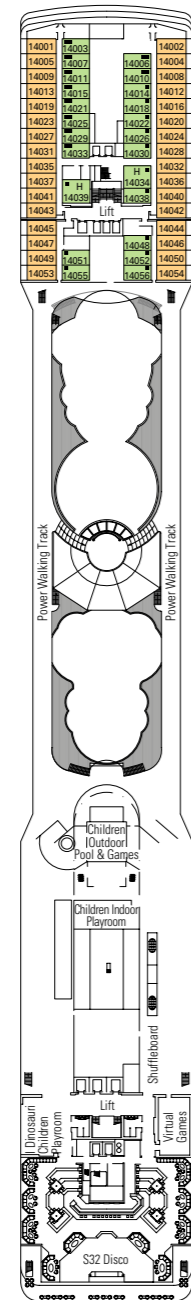

MSC POESIA

DECK PLAN & ACCOMMODATION

1.275 Cabins - 3.223 Guests

- Sport Deck 16
- Alfieri Deck 15
- Pascoli Deck 14
- Foscolo Deck 13
- Leopardi Deck 12
- D'Annunzio Deck 11
- Carducci Deck 10
- Ungaretti Deck 9
- Tasso Deck 8
- Manzoni Deck 7
- Dante Deck 6
- Petrarca Deck 5
- Boccaccio Deck 4

CABINS CATEGORIES

Inside > Bella	Inside > Fantastica	Balcony > Aurea
Ocean View > Bella*	Ocean View > Fantastica	Suite > Aurea
Balcony > Bella	Balcony > Fantastica	

- 3rd bed available in all categories
- 4th bed available in all categories (except Suite Aurea)

• All cabins have one double bed convertible to two single beds except in cabins for guests with reduced mobility (H), this does not apply to cabin 15025

* Certain cabins have restricted views.

LEGEND

- ▲ Sofa bed
- ◆ Double sofa bed
- 3rd bed is a bunk bed
- 3rd and 4th beds are bunks
- ↔ Connecting cabins
- H Cabin for guests with disabilities or reduced mobility

Data and descriptions are subject to change and will be verified at the time of booking.

DECK 16
SPORT

DECK 15
ALFIERI

DECK 14
PASCOLI

DECK 13
FOSCOLO

DECK 12
LEOPARDI

DECK 11
D'ANNUNZIO

DECK 10
CARDUCCI