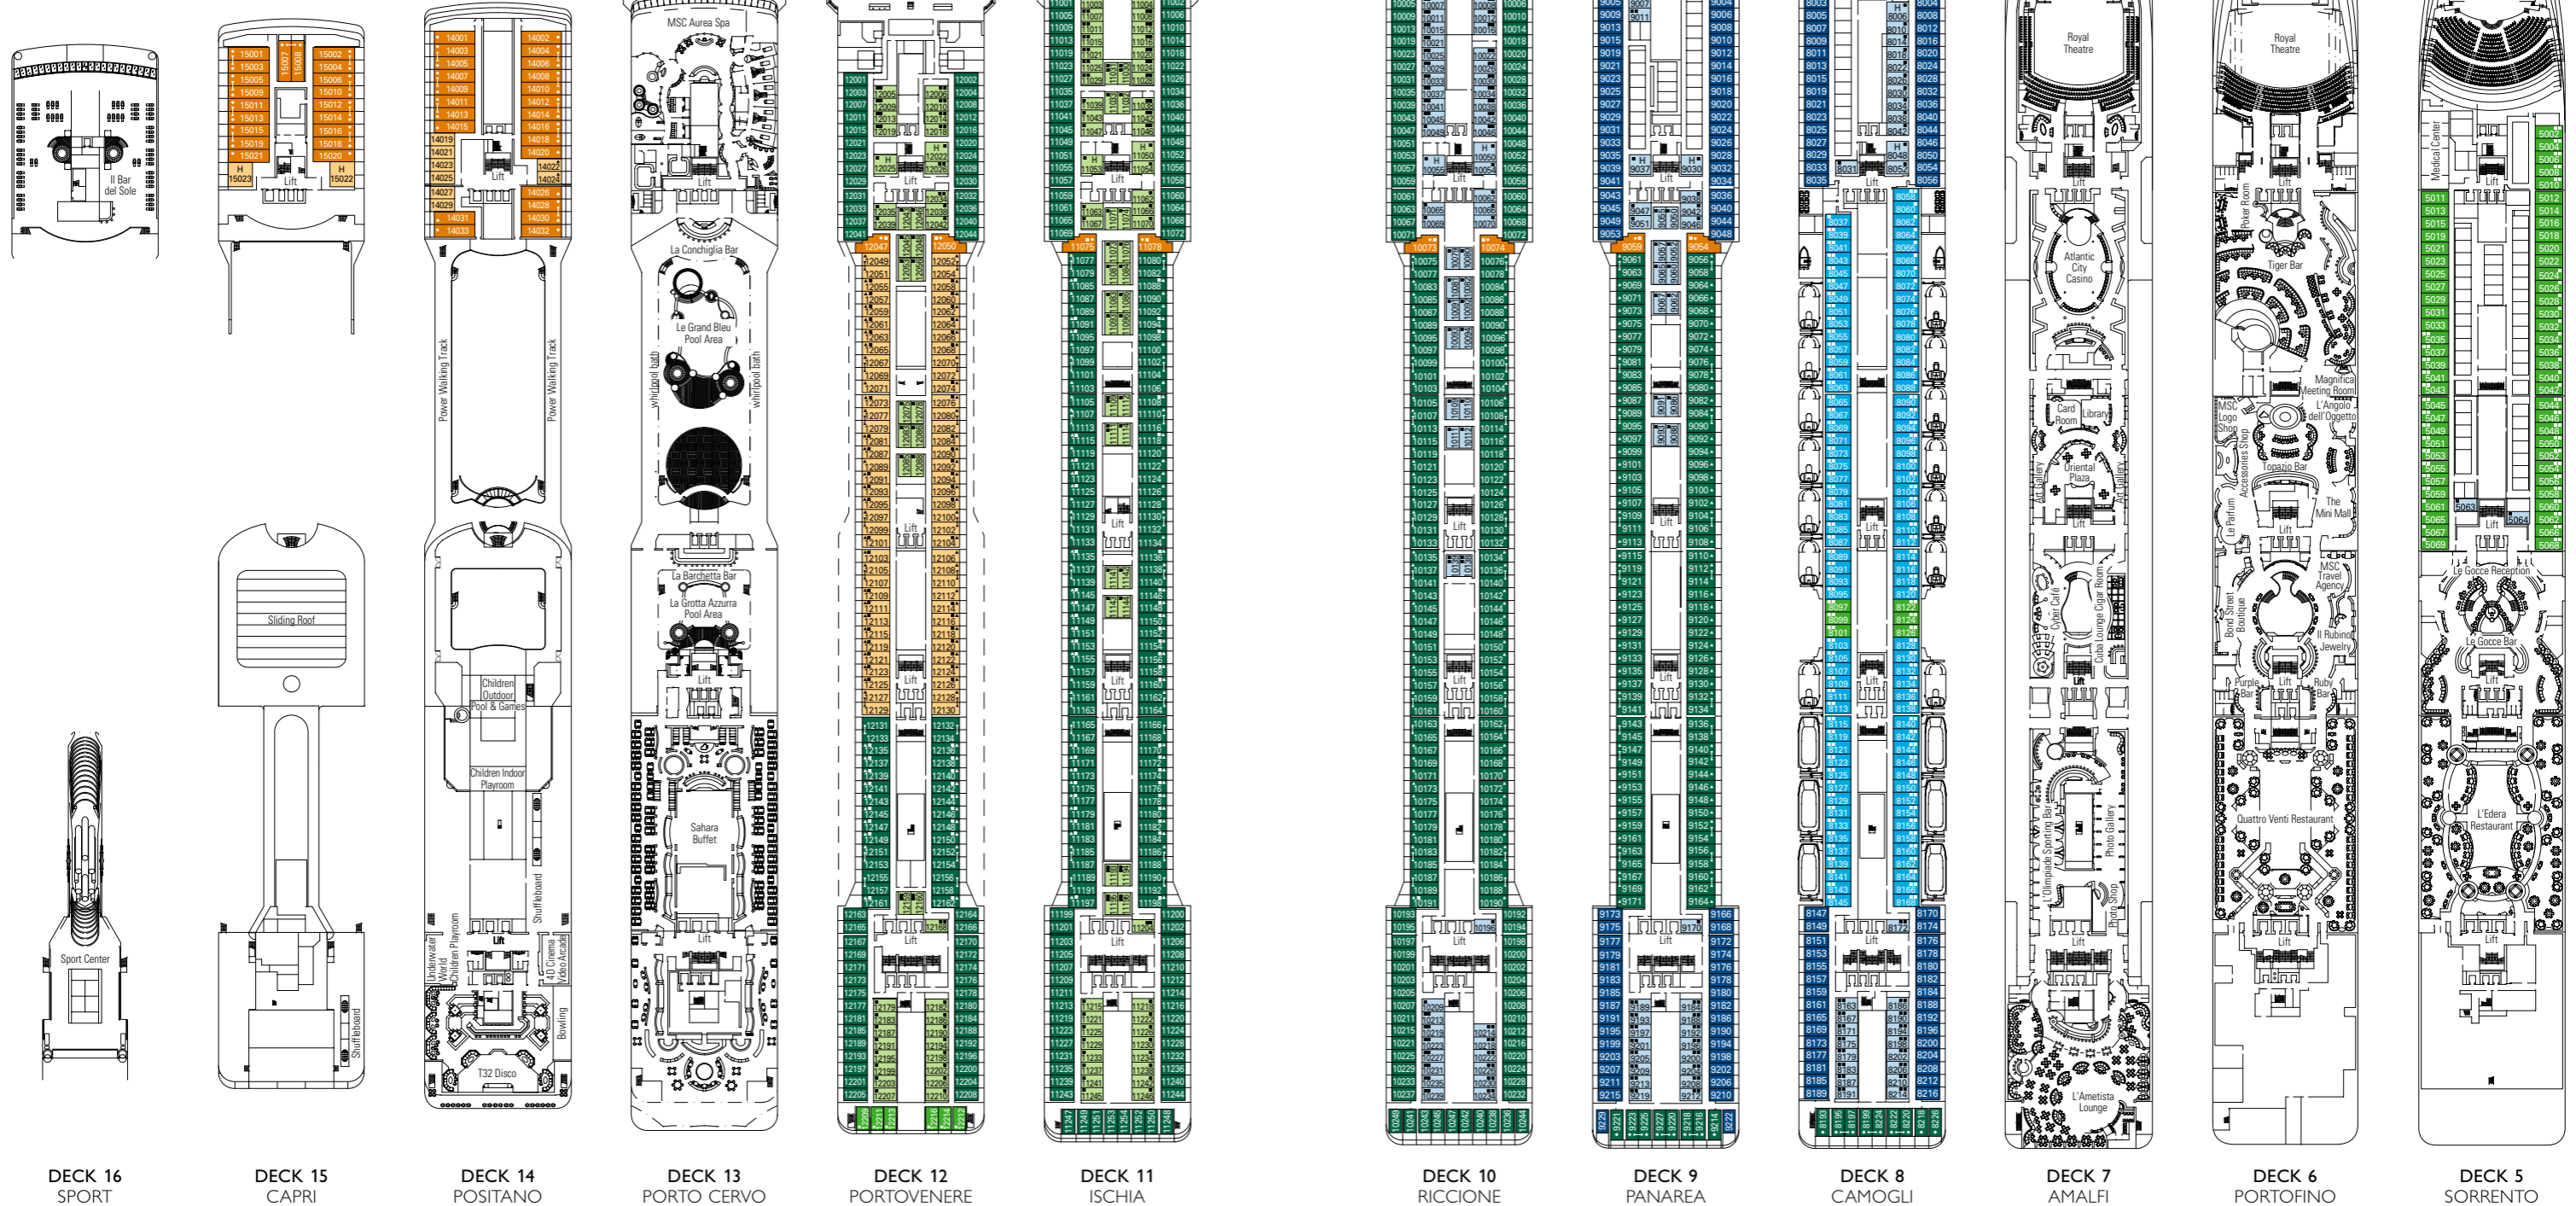

DECK 16
SPORT

DECK 15
CAPRI

DECK 14
POSITANO

DECK 13
PORTO CERVO

DECK 12
PORTOVENERE

DECK 11
ISCHIA

DECK 10
RICCIONE

DECK 9
PANAREA

DECK 8
CAMOGLI

DECK 7
AMALFI

DECK 6
PORTOFINO

DECK 5
SORRENTO